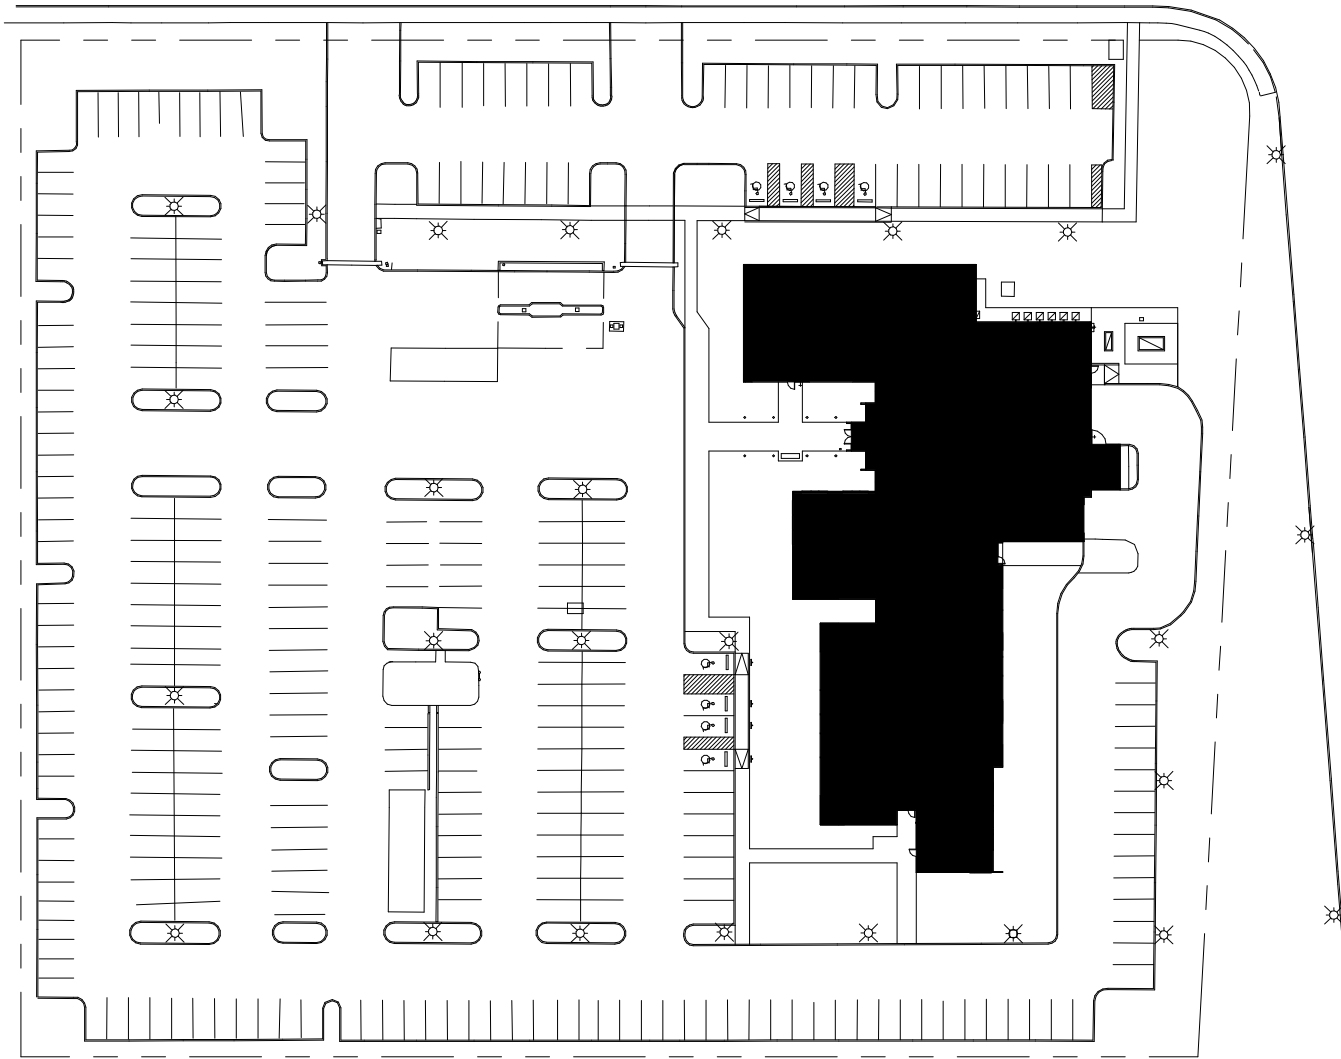

PORTLAND COMMUNITY COLLEGE

Swan Island Trades Center

6400 N Cutter Circle
Portland, OR 97217

Room Locator

N Cutter Cir

N Leverman St