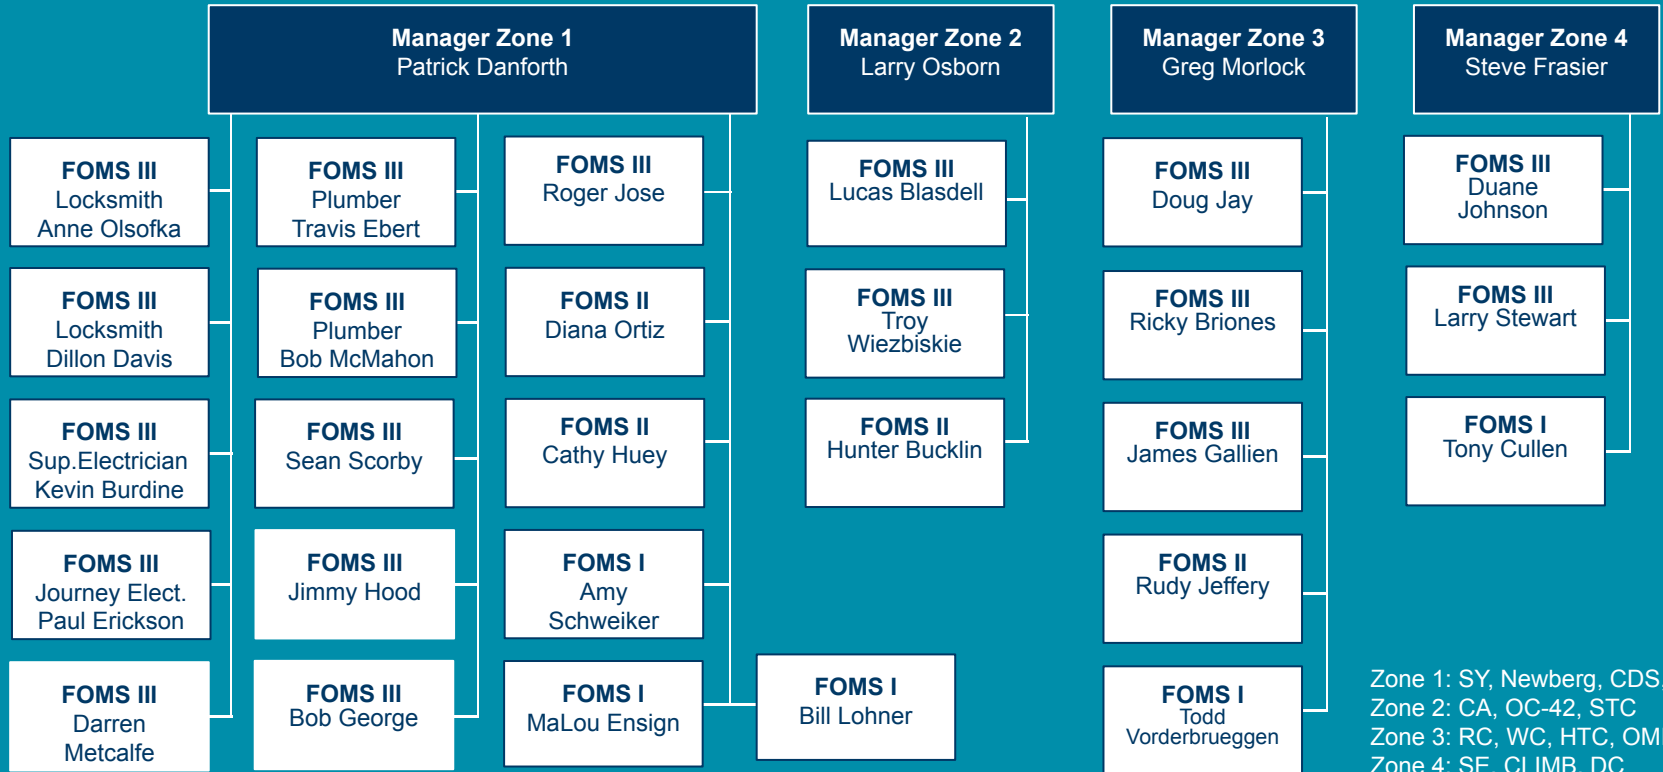

Facilities Management Services Maintenance

Zone 1: SY, Newberg, CDS, CMWH
 Zone 2: CA, OC-42, STC
 Zone 3: RC, WC, HTC, OMIC
 Zone 4: SE, CLIMB, DC