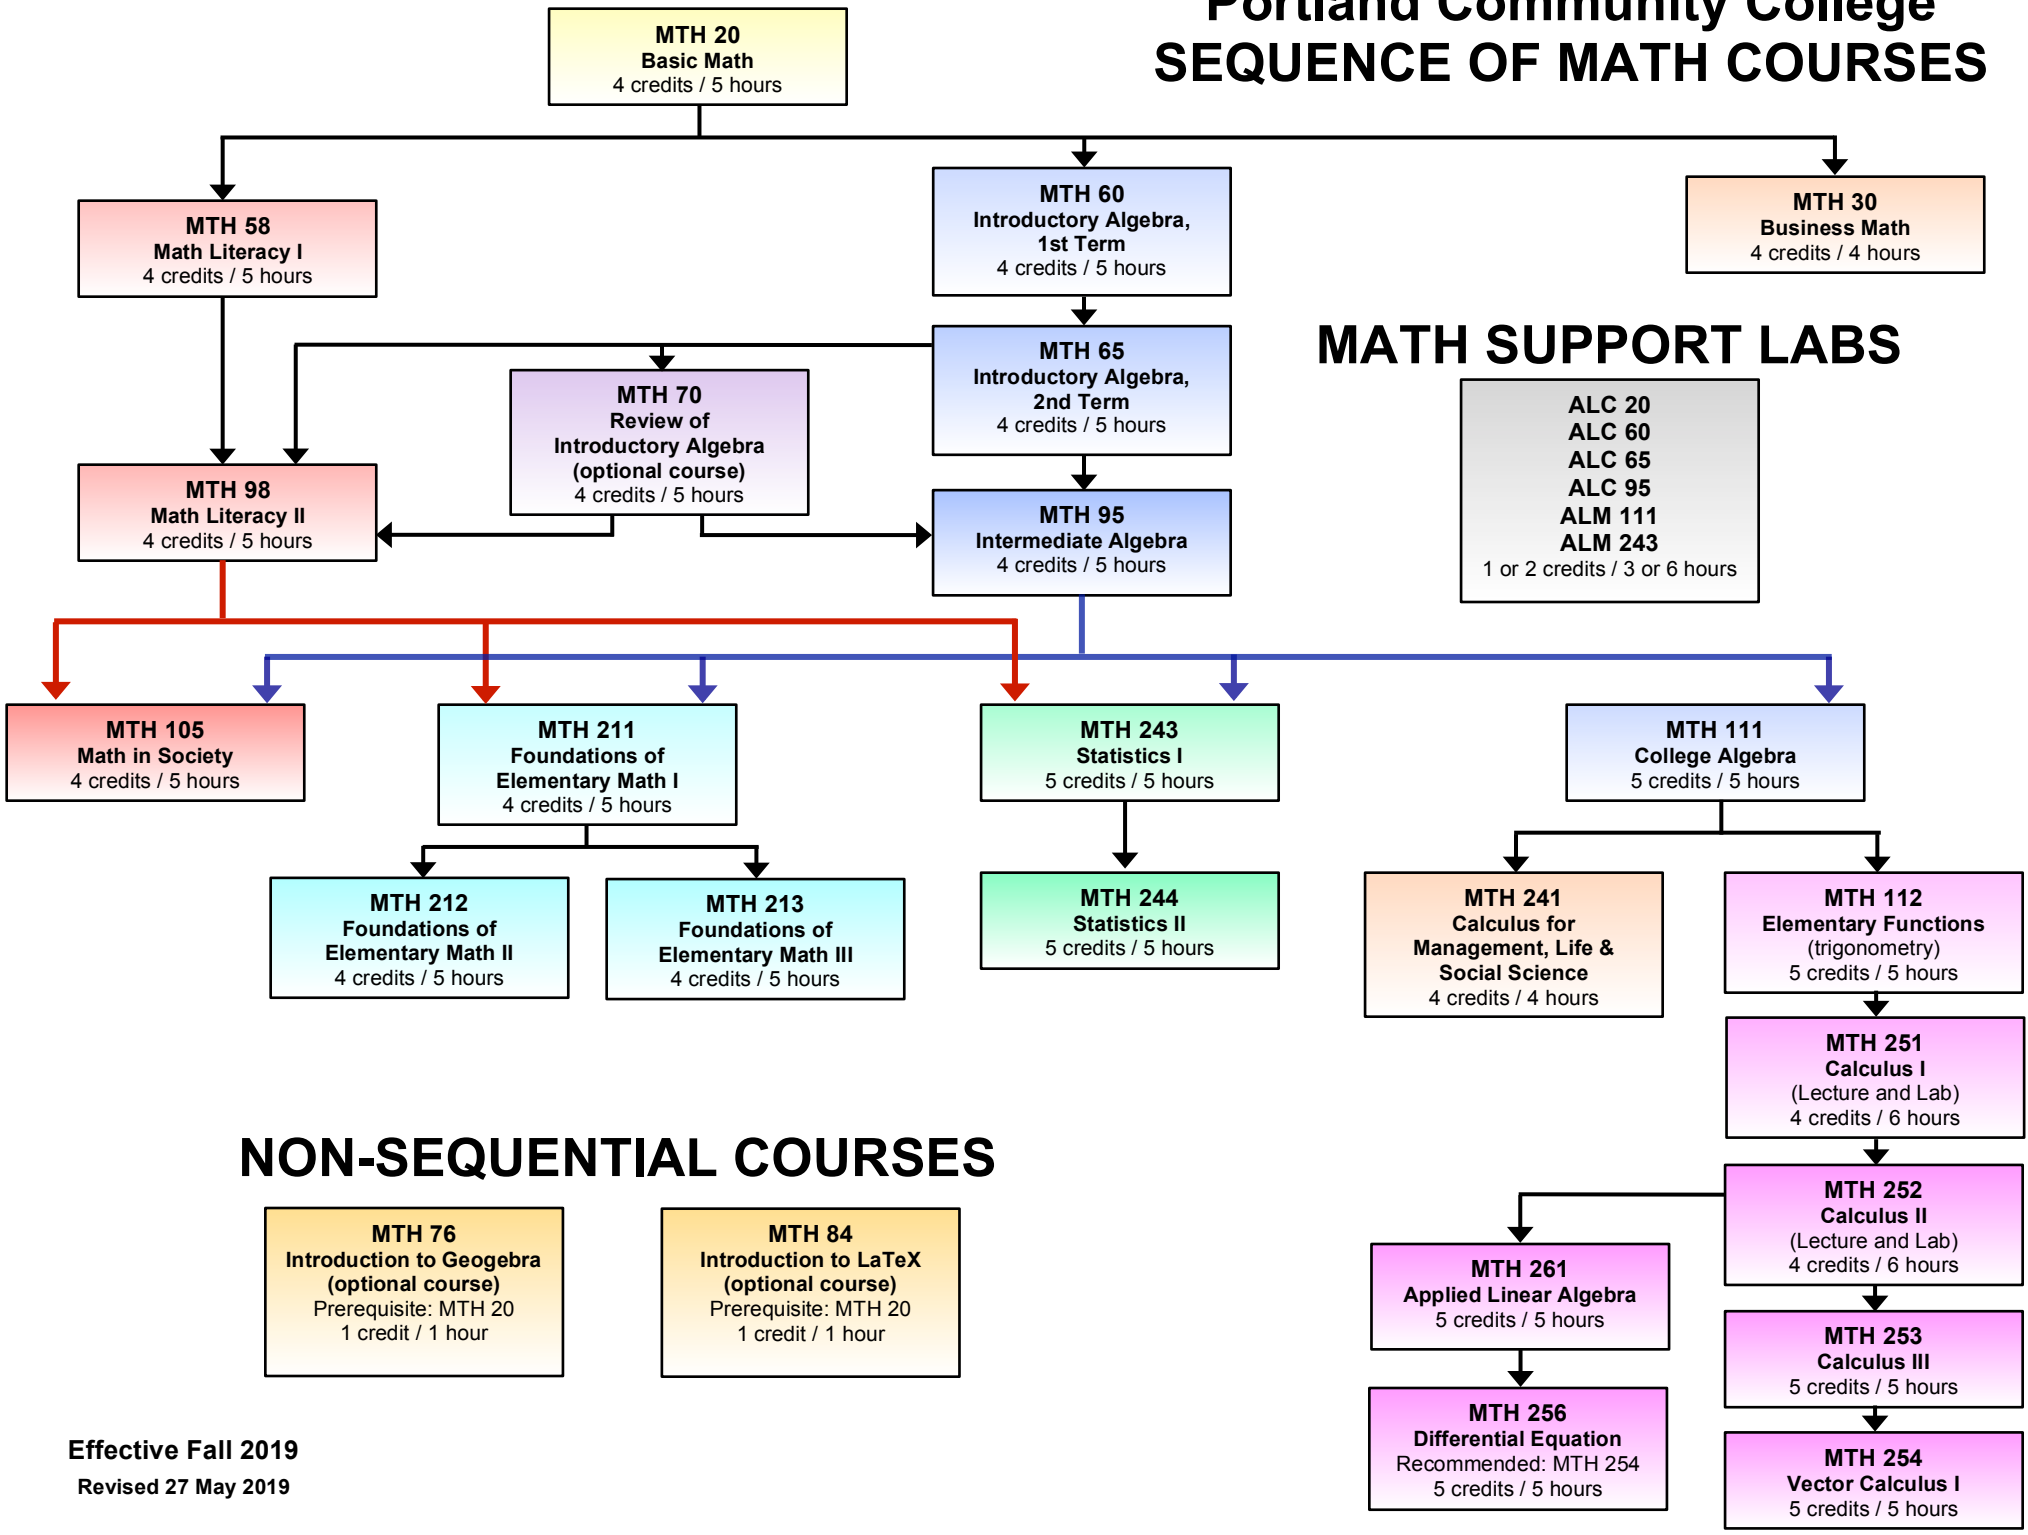

Portland Community College SEQUENCE OF MATH COURSES

NON-SEQUENTIAL COURSES

MTH 76
Introduction to Geogebra
(optional course)
Prerequisite: MTH 20
1 credit / 1 hour

MTH 84
Introduction to LaTeX
(optional course)
Prerequisite: MTH 20
1 credit / 1 hour