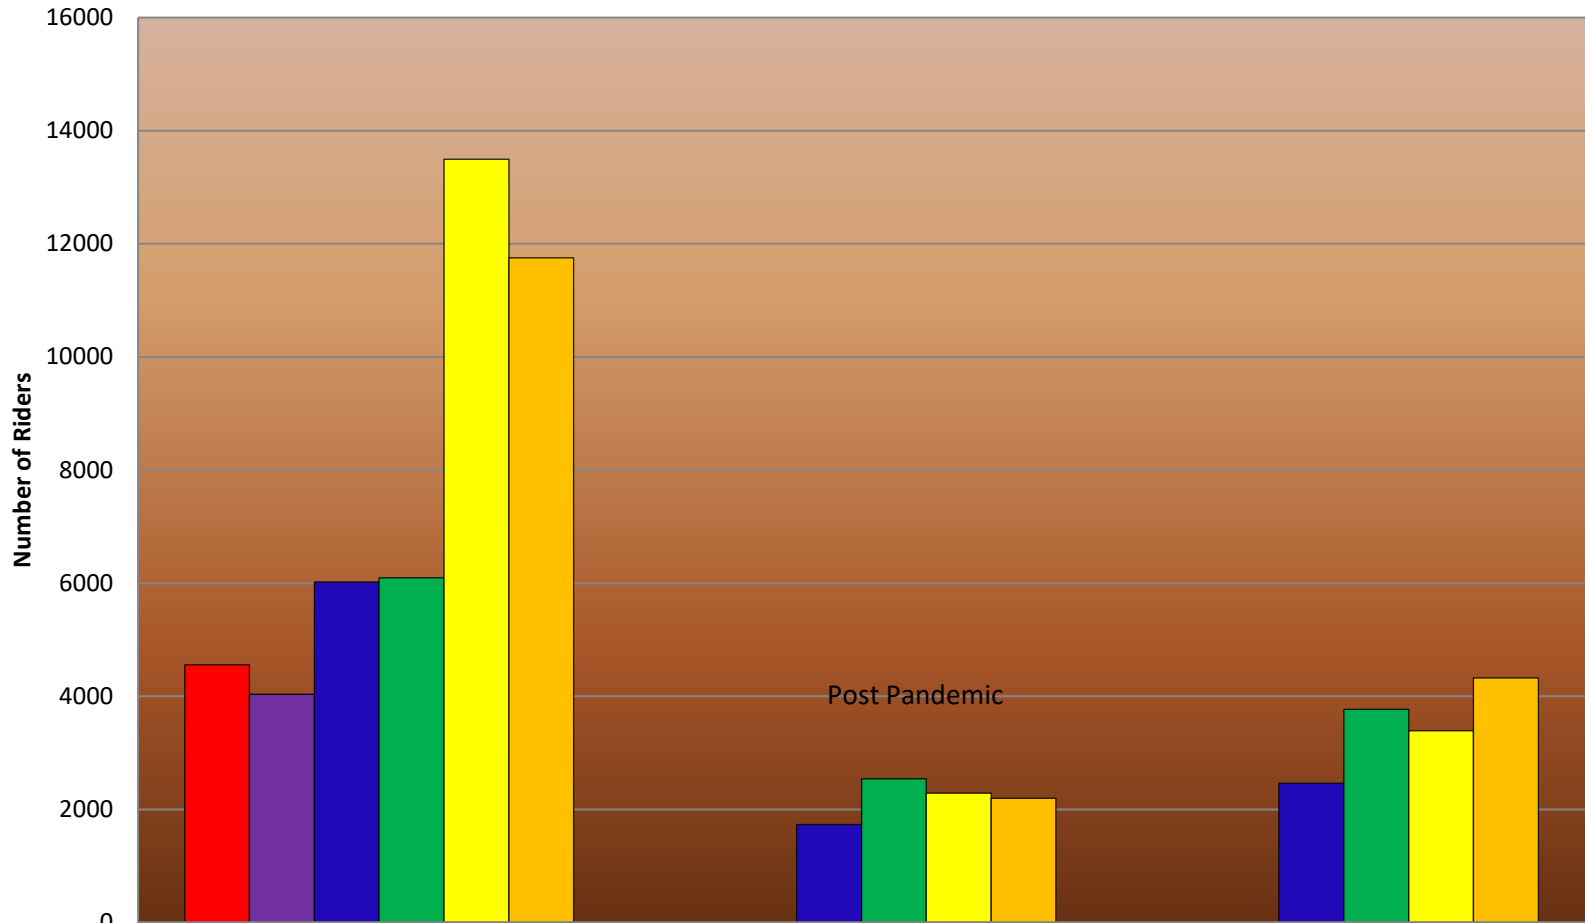

## Fall Shuttle Usage

	2019	2022	2023
■ Cascade (Red Line)	4554		
■ Cascade (Purple Line)	4034		
■ Rock Creek (Blue Line)	6019	1730	2461
■ Cascade (Green Line)	6096	2538	3769
■ Southeast (Yellow Line)	13493	2287	3391
■ Sylvania (Orange Line)	11753	2197	4323